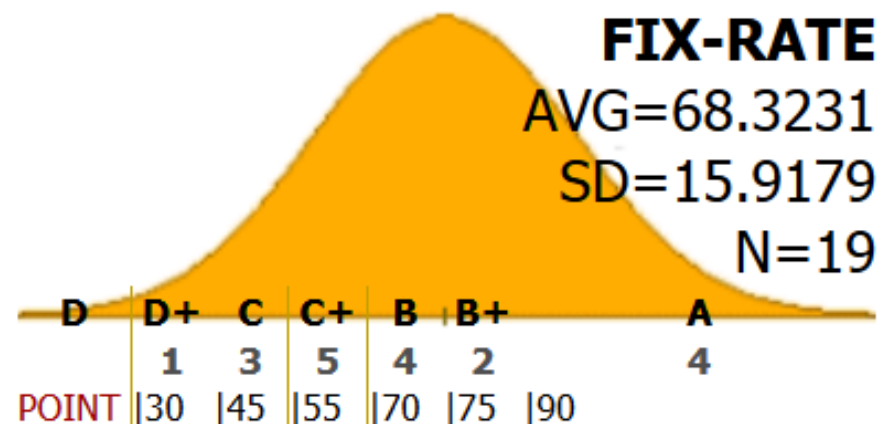

October 20, 2016

Average	42.1
Std	24.5
Median	36

ECS332 Grading System

2011: CLASS GPA: 2.74

2012: CLASS GPA: 2.89

2015: CLASS GPA: 2.71

ECS332 2015 Information

- The table here shows the information from 2015 (last year).
- The first column shows the midterm score.
- The second column shows the final grade at the end of the semester.

E1 2015	G 2015
82.2	A
80.25	B+
77	A
77	A
76.9	A
72.5	B+
71.2	B+
70.35	B+
68.85	A
62.25	B+
58.2	B+
57.65	B
56.25	B
52.7	B
51.25	B
46	B
44.75	C+
42.9	B
41.5	C+
40.15	C+
37.2	C
32.85	C+
32.75	C
32.75	C
30	C
29	C+
28	C
25.5	D
22	C
21.5	C+
19	D+
13.5	D