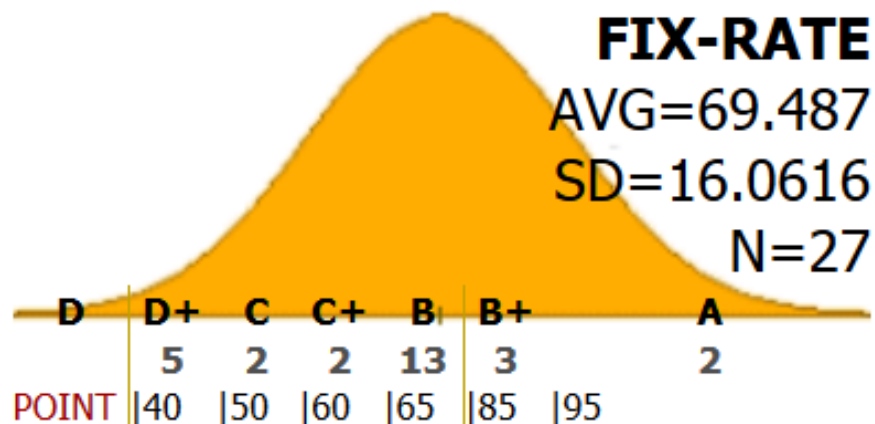

October 20, 2016

Average	42.1
Std	24.5
Median	36

ECS332 Grading System

2011: CLASS GPA: 2.74

2012: CLASS GPA: 2.89

2015: CLASS GPA: 2.71

ECS332 2015 Information

- The table here shows the information from 2015 (last year).
- The first column shows the midterm score.
- The second column shows the final grade at the end of the semester.

E1 2015	G 2015
82.2	A
80.25	B+
77	A
77	A
76.9	A
72.5	B+
71.2	B+
70.35	B+
68.85	A
62.25	B+
58.2	B+
57.65	B
56.25	B
52.7	B
51.25	B
46	B
44.75	C+
42.9	B
41.5	C+
40.15	C+
37.2	C
32.85	C+
32.75	C
32.75	C
30	C
29	C+
28	C
25.5	D
22	C
21.5	C+
19	D+
13.5	D