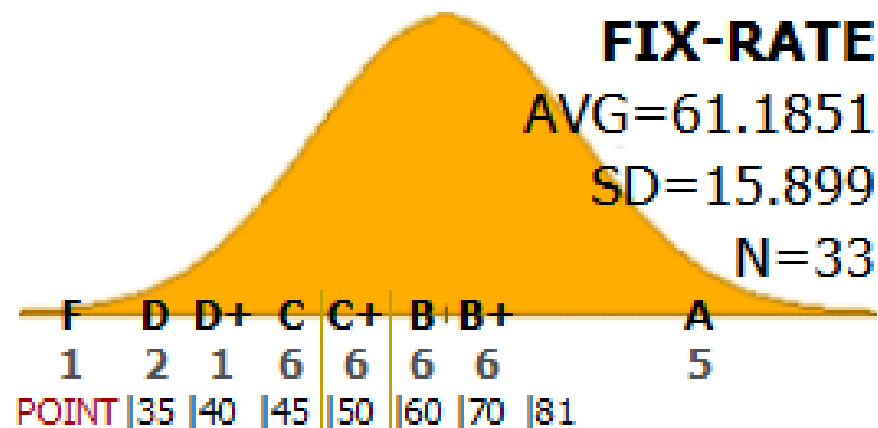

October 20, 2016

Average	42.1
Std	24.5
Median	36

ECS332 Grading System

2011: CLASS GPA: 2.74

2012: CLASS GPA: 2.89

2015: CLASS GPA: 2.71

ECS332 2015 Information

- The table here shows the information from 2015 (last year).
- The first column shows the midterm score.
- The second column shows the final grade at the end of the semester.

E1 2015	G 2015
82.2	A
80.25	B+
77	A
77	A
76.9	A
72.5	B+
71.2	B+
70.35	B+
68.85	A
62.25	B+
58.2	B+
57.65	B
56.25	B
52.7	B
51.25	B
46	B
44.75	C+
42.9	B
41.5	C+
40.15	C+
37.2	C
32.85	C+
32.75	C
32.75	C
30	C
29	C+
28	C
25.5	D
22	C
21.5	C+
19	D+
13.5	D