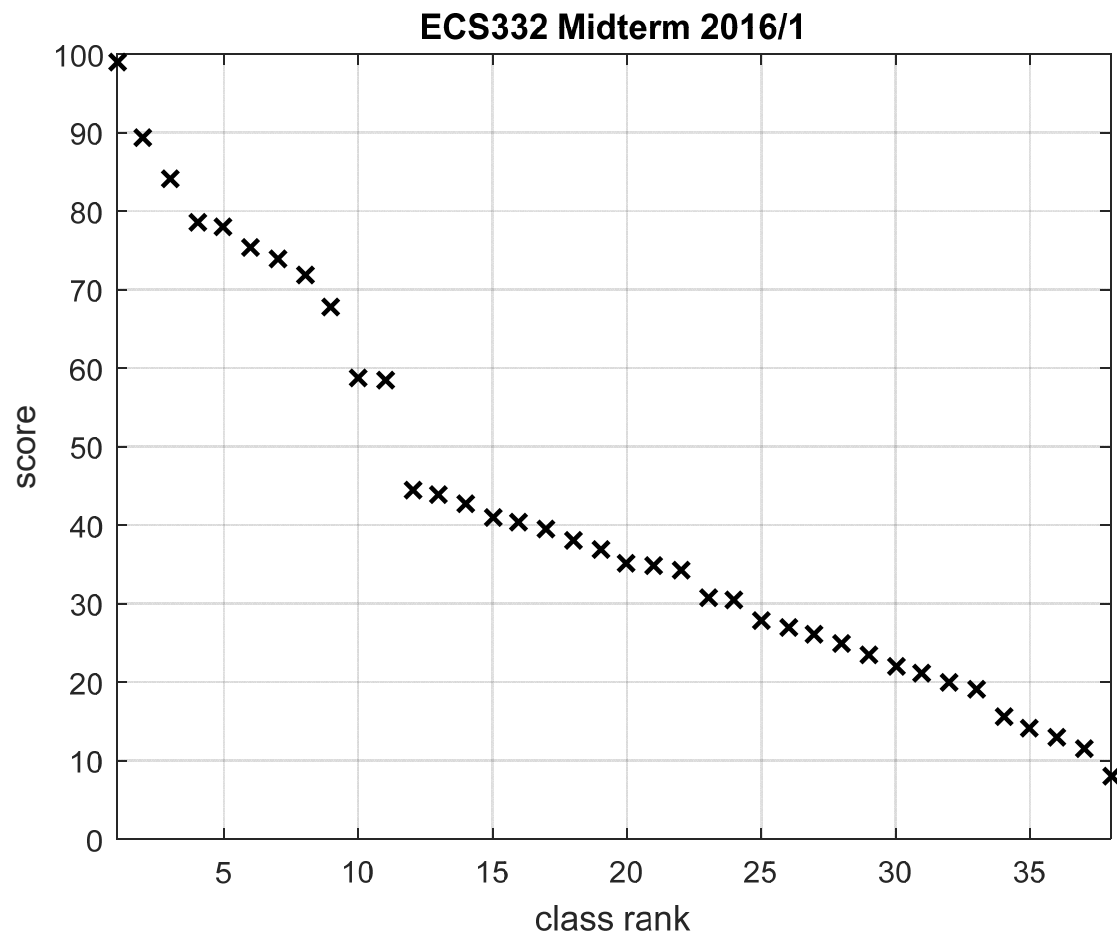

October 20, 2016

Average	42.1
Std	24.5
Median	36

ECS332 Grading System

2011: CLASS GPA: 2.74

2012: CLASS GPA: 2.89

2015: CLASS GPA: 2.71

ECS332 2015 Information

- The table here shows the information from 2015 (last year).
- The first column shows the midterm score.
- The second column shows the final grade at the end of the semester.

E1 2015	G 2015
82.2	A
80.25	B+
77	A
77	A
76.9	A
72.5	B+
71.2	B+
70.35	B+
68.85	A
62.25	B+
58.2	B+
57.65	B
56.25	B
52.7	B
51.25	B
46	B
44.75	C+
42.9	B
41.5	C+
40.15	C+
37.2	C
32.85	C+
32.75	C
32.75	C
30	C
29	C+
28	C
25.5	D
22	C
21.5	C+
19	D+
13.5	D