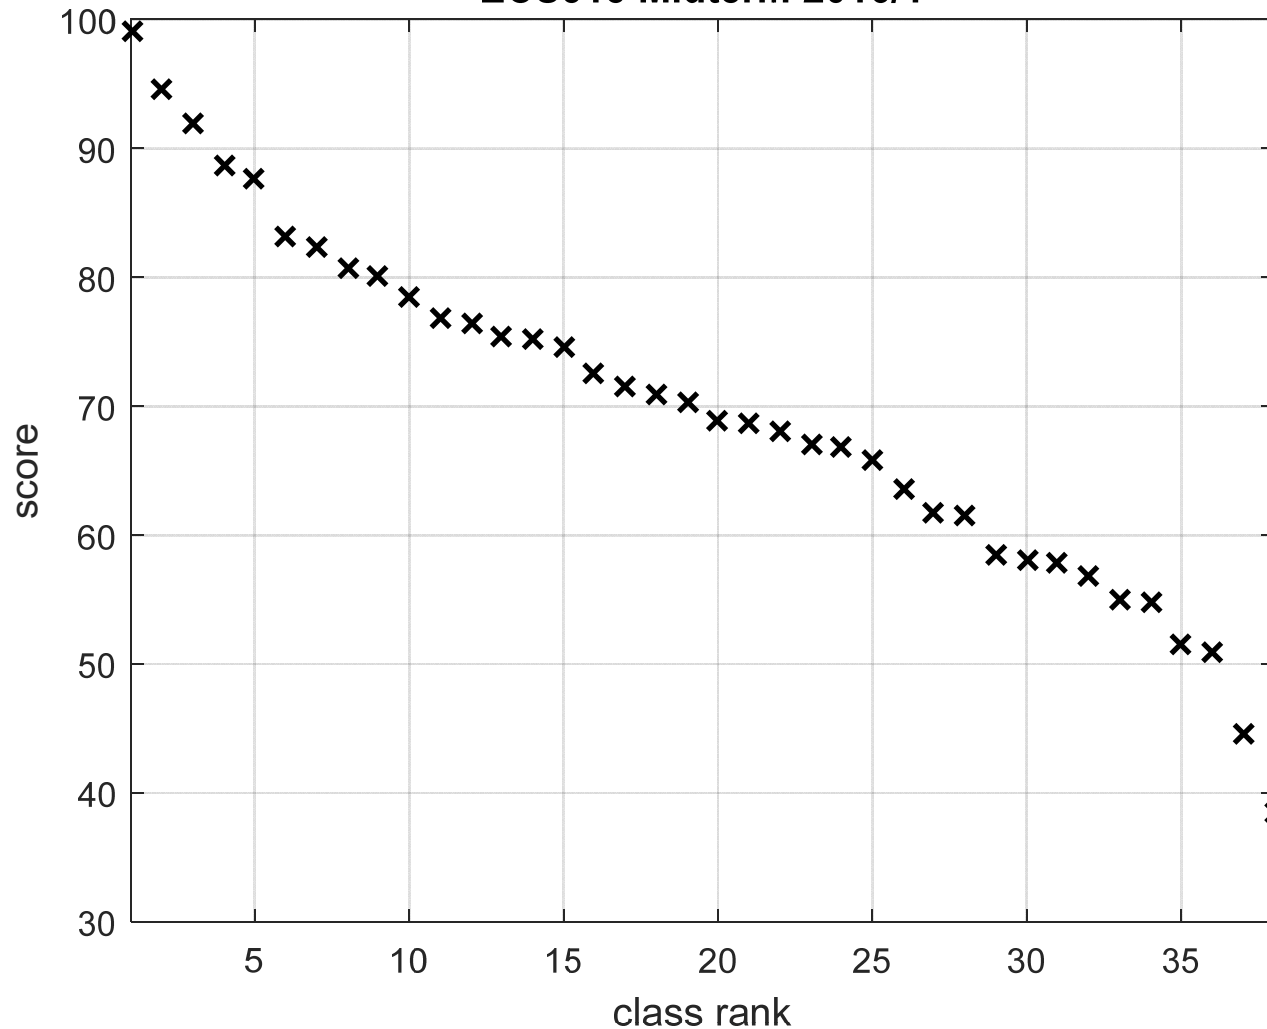

October 20, 2016

ECS315 Midterm 2016/1

Average	69.7
Std	14
Median	69.6