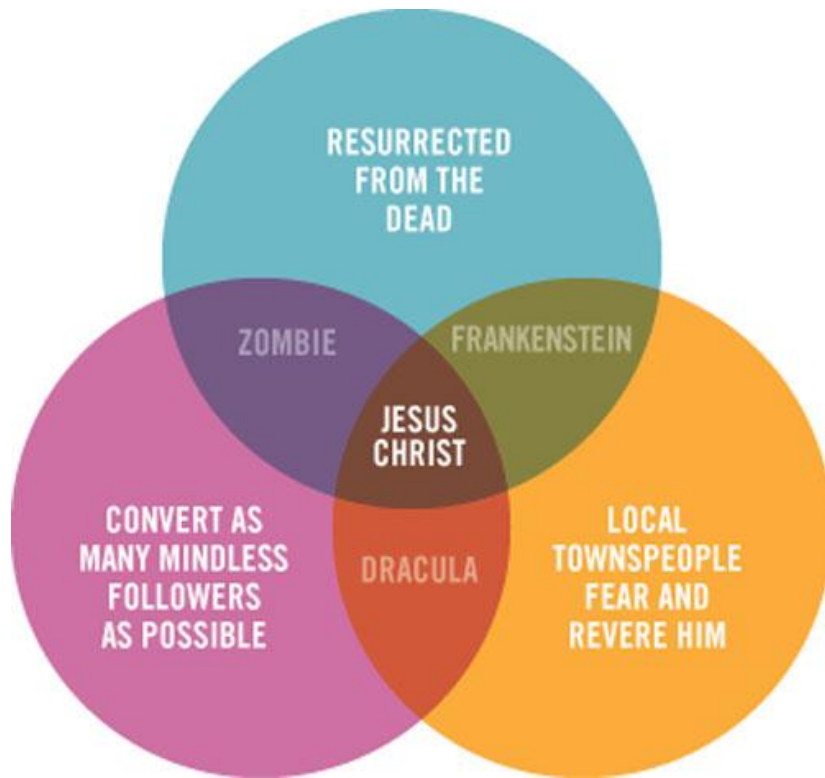

## 2 Review of Set Theory

**Office Hours:**

**BKD 3601-7**

**Monday 14:40-16:00**

**Friday 14:00-16:00**

# Venn diagram

# Venn diagram: Examples