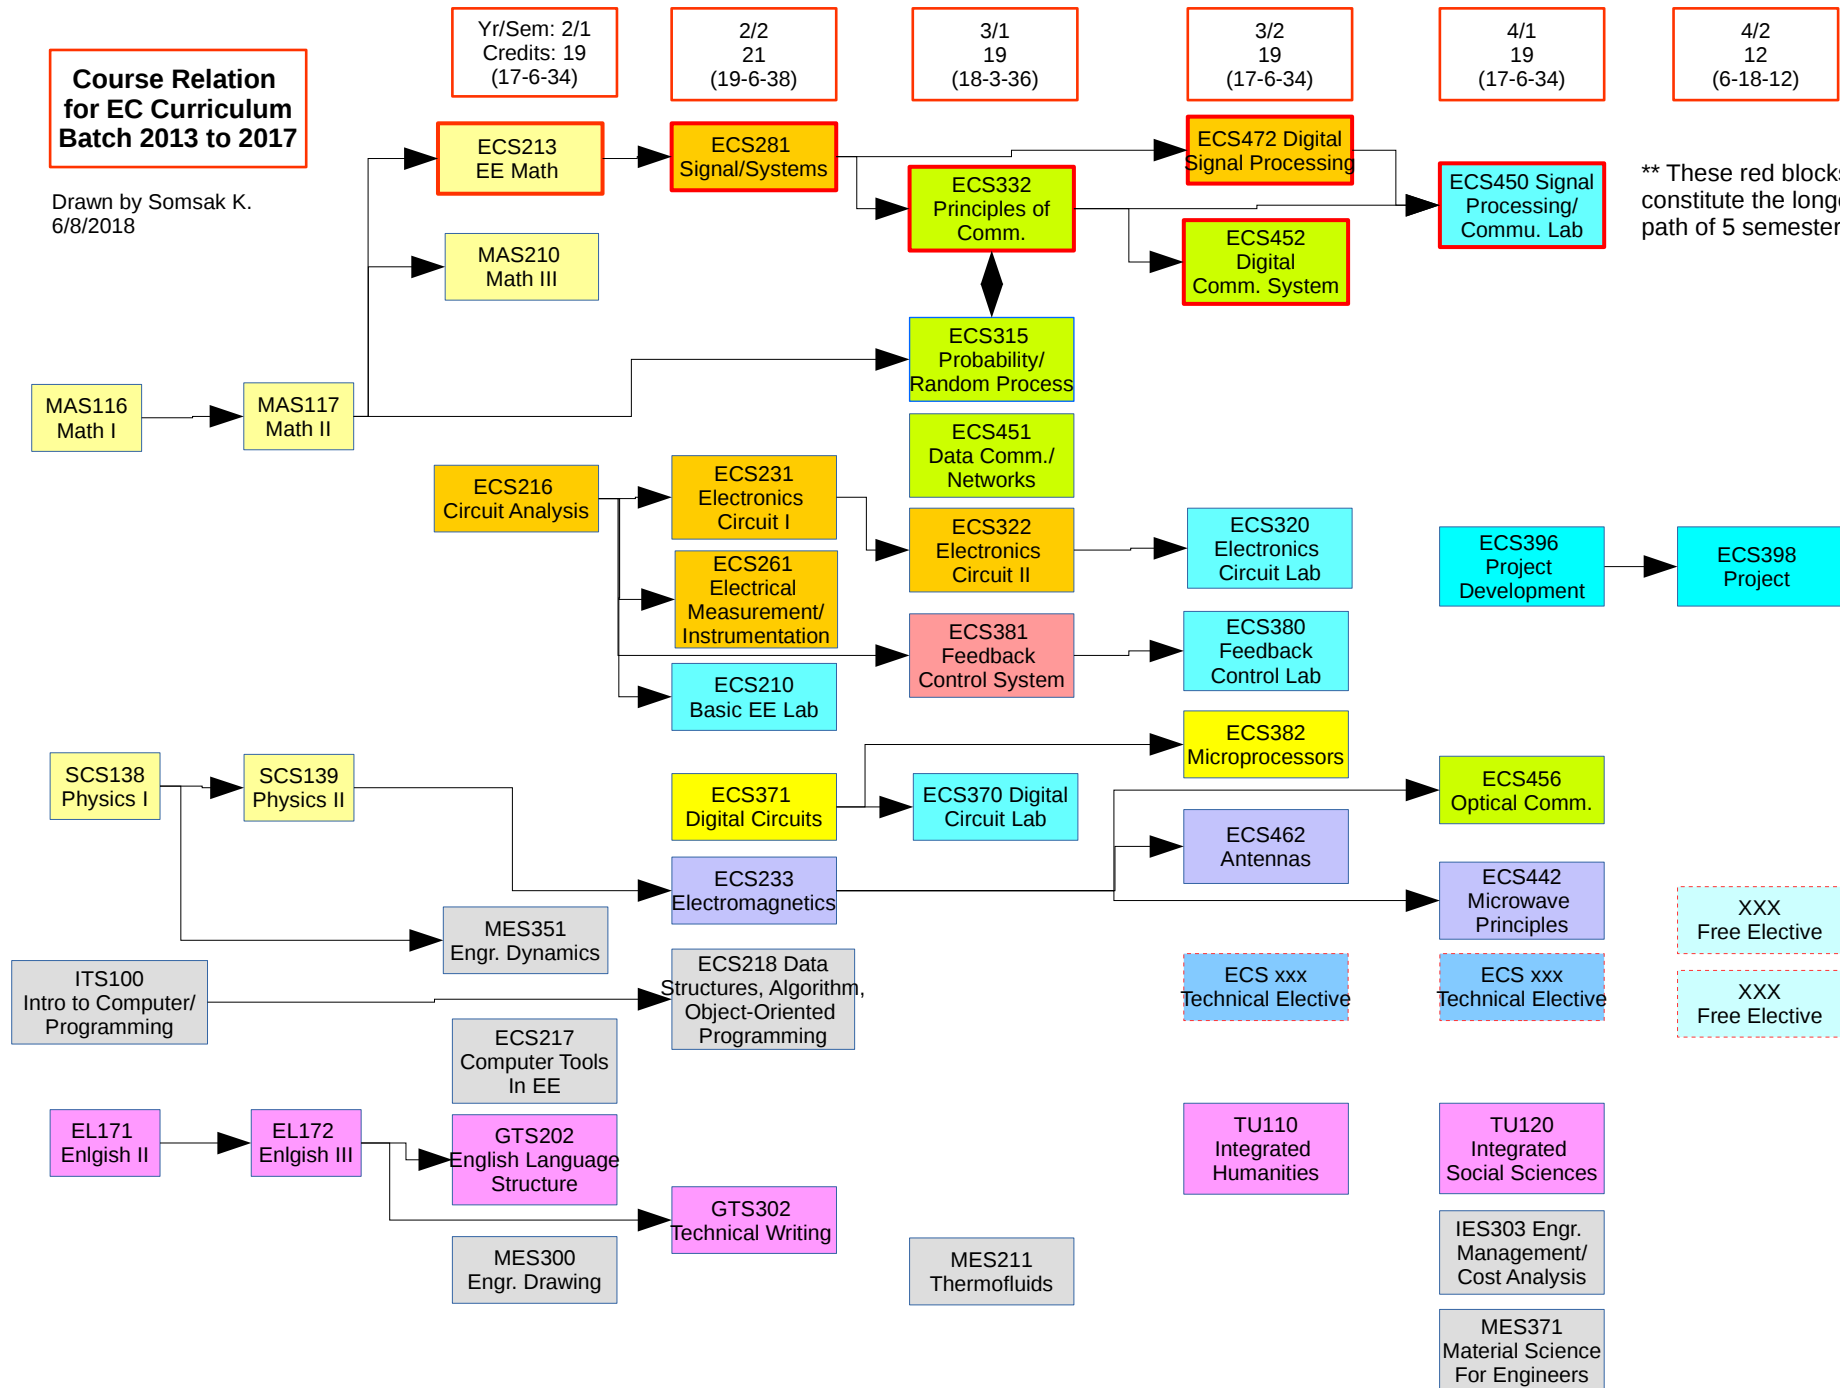

Course Relation for EC Curriculum Batch 2013 to 2017

Drawn by Somsak K.
6/8/2018

** These red blocks constitute the longest path of 5 semesters.

XXX Free Elective

XXX Free Elective