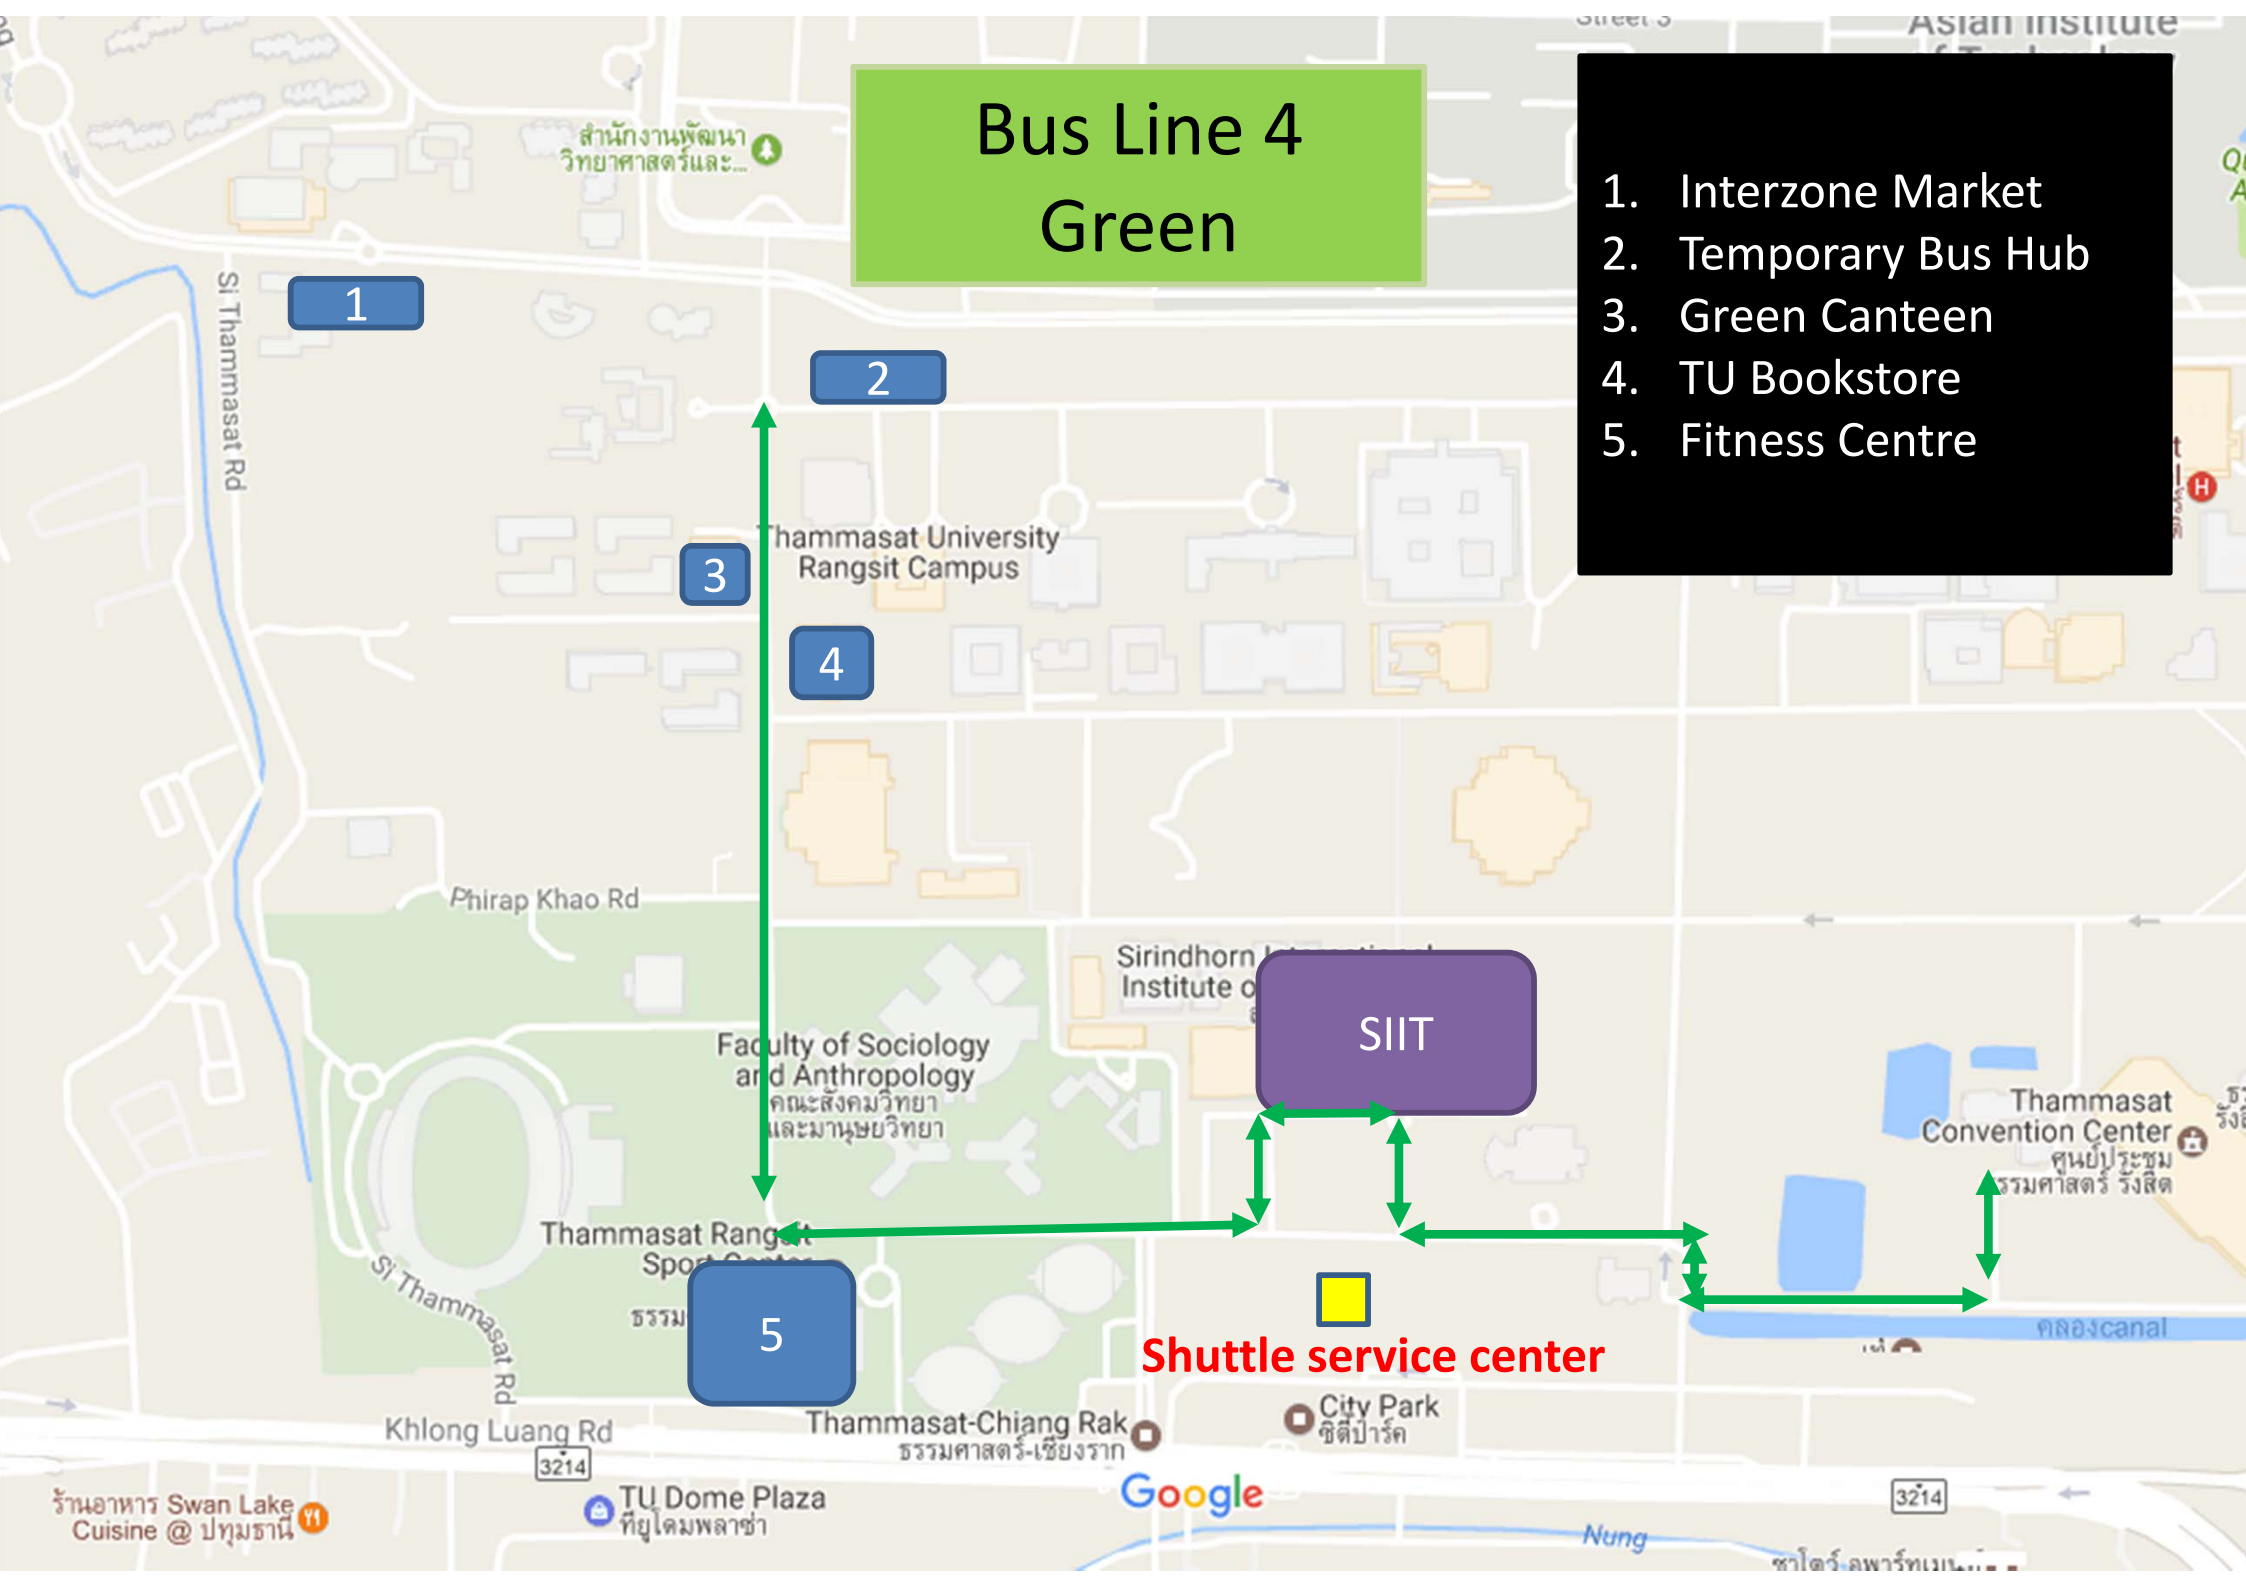

# Bus Line 2 Pink

1. Interzone Market
2. Temporary Bus Hub
3. Green Canteen
4. TU Bookstore
5. Fitness Centre

Terminal Stop for EV Buses  
(Hospital-Roundabout)

SIIT

Shuttle service center

# Bus Line 3 Orange

1. Interzone Market
2. Temporary Bus Hub
3. Green Canteen
4. TU Bookstore
5. Fitness Centre

SIIT

Shuttle service center

ร้านอาหาร Swan Lake Cuisine @ ปทุมธานี

TU Dome Plaza  
ทียูโดมพลาซ่า

# Bus Line 4 Green

1. Interzone Market
2. Temporary Bus Hub
3. Green Canteen
4. TU Bookstore
5. Fitness Centre

Shuttle service center

SIIT

1

2

3

4

5

Thammassat University Rangsit Campus

Faculty of Sociology and Anthropology

City Park

Thammassat Convention Center

ร้านอาหาร Swan Lake Cuisine @ ปทุมธานี

TU Dome Plaza

Google