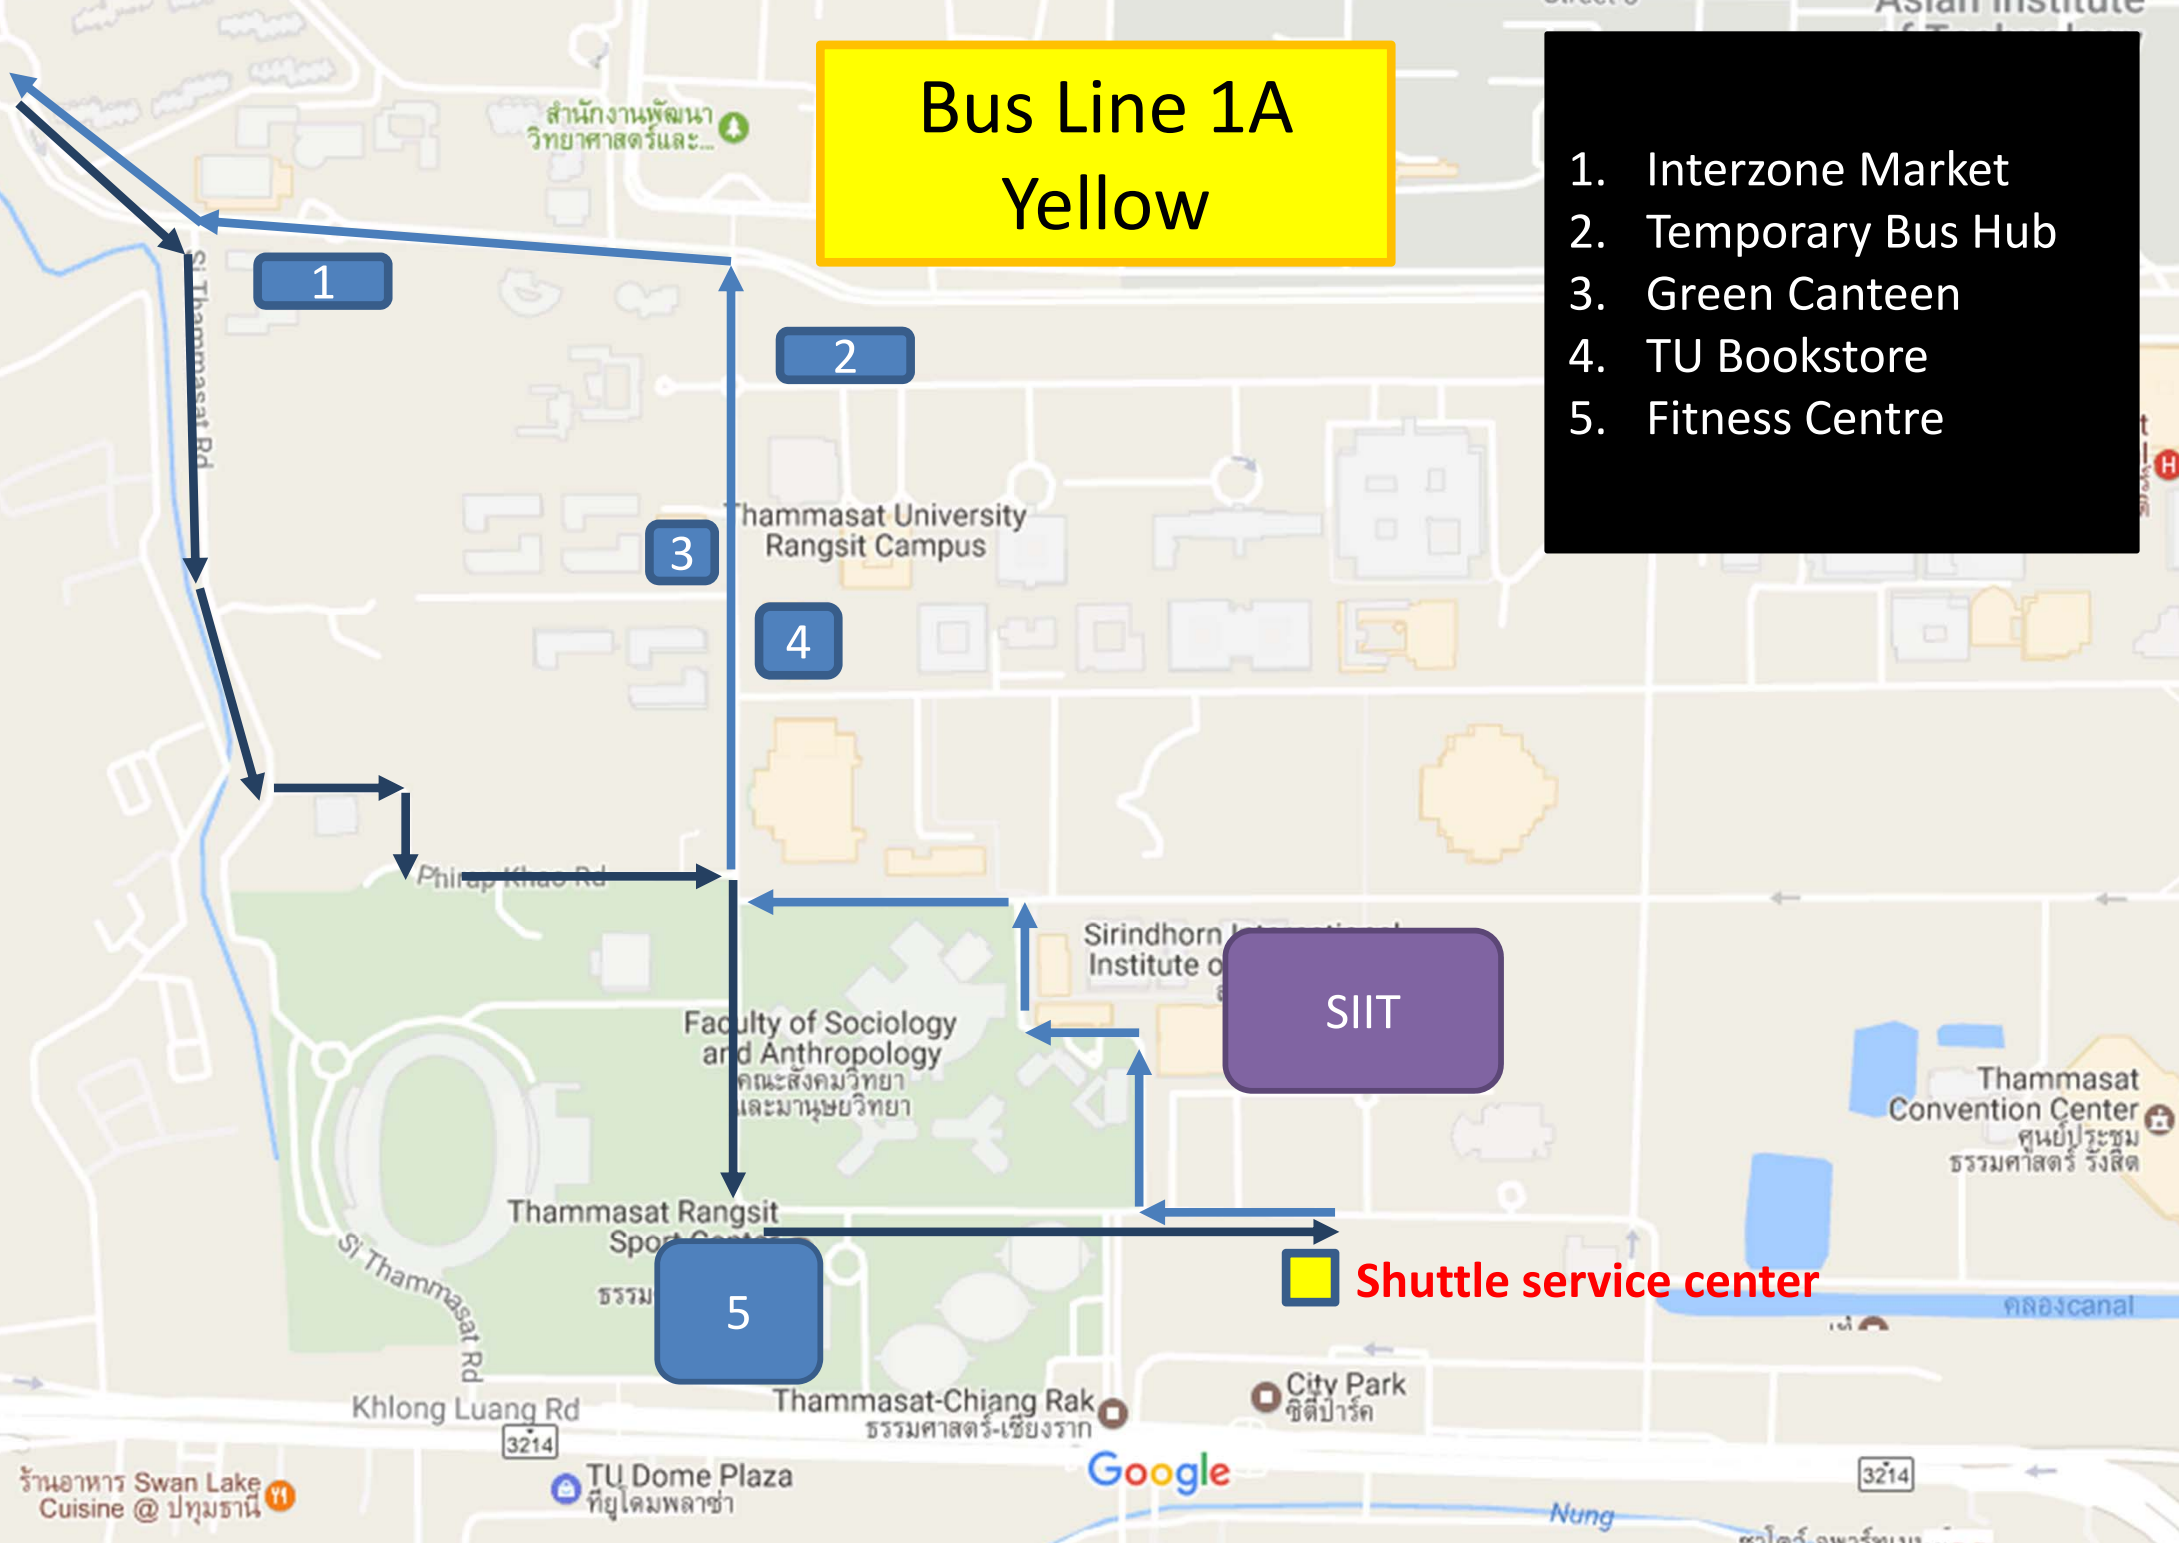

# Bus Line 1A Yellow

1. Interzone Market
2. Temporary Bus Hub
3. Green Canteen
4. TU Bookstore
5. Fitness Centre

SIIT

Shuttle service center

5

2

3

4

# Bus Line 1B Light Blue

1. Interzone Market
2. Temporary Bus Hub
3. Green Canteen
4. TU Bookstore
5. Fitness Centre

SIIT

Shuttle service center

ร้านอาหาร Swan Lake Cuisine @ ปทุมธานี

TU Dome Plaza  
ทิวยูโดมพลาซ่า

# Bus Line 2 Pink

1. Interzone Market
2. Temporary Bus Hub
3. Green Canteen
4. TU Bookstore
5. Fitness Centre

Terminal Stop for EV Buses  
(Hospital-Roundabout)

SIIT

Shuttle service center

# Bus Line 4 Green

1. Interzone Market
2. Temporary Bus Hub
3. Green Canteen
4. TU Bookstore
5. Fitness Centre

Shuttle service center

SIIT

1

2

3

4