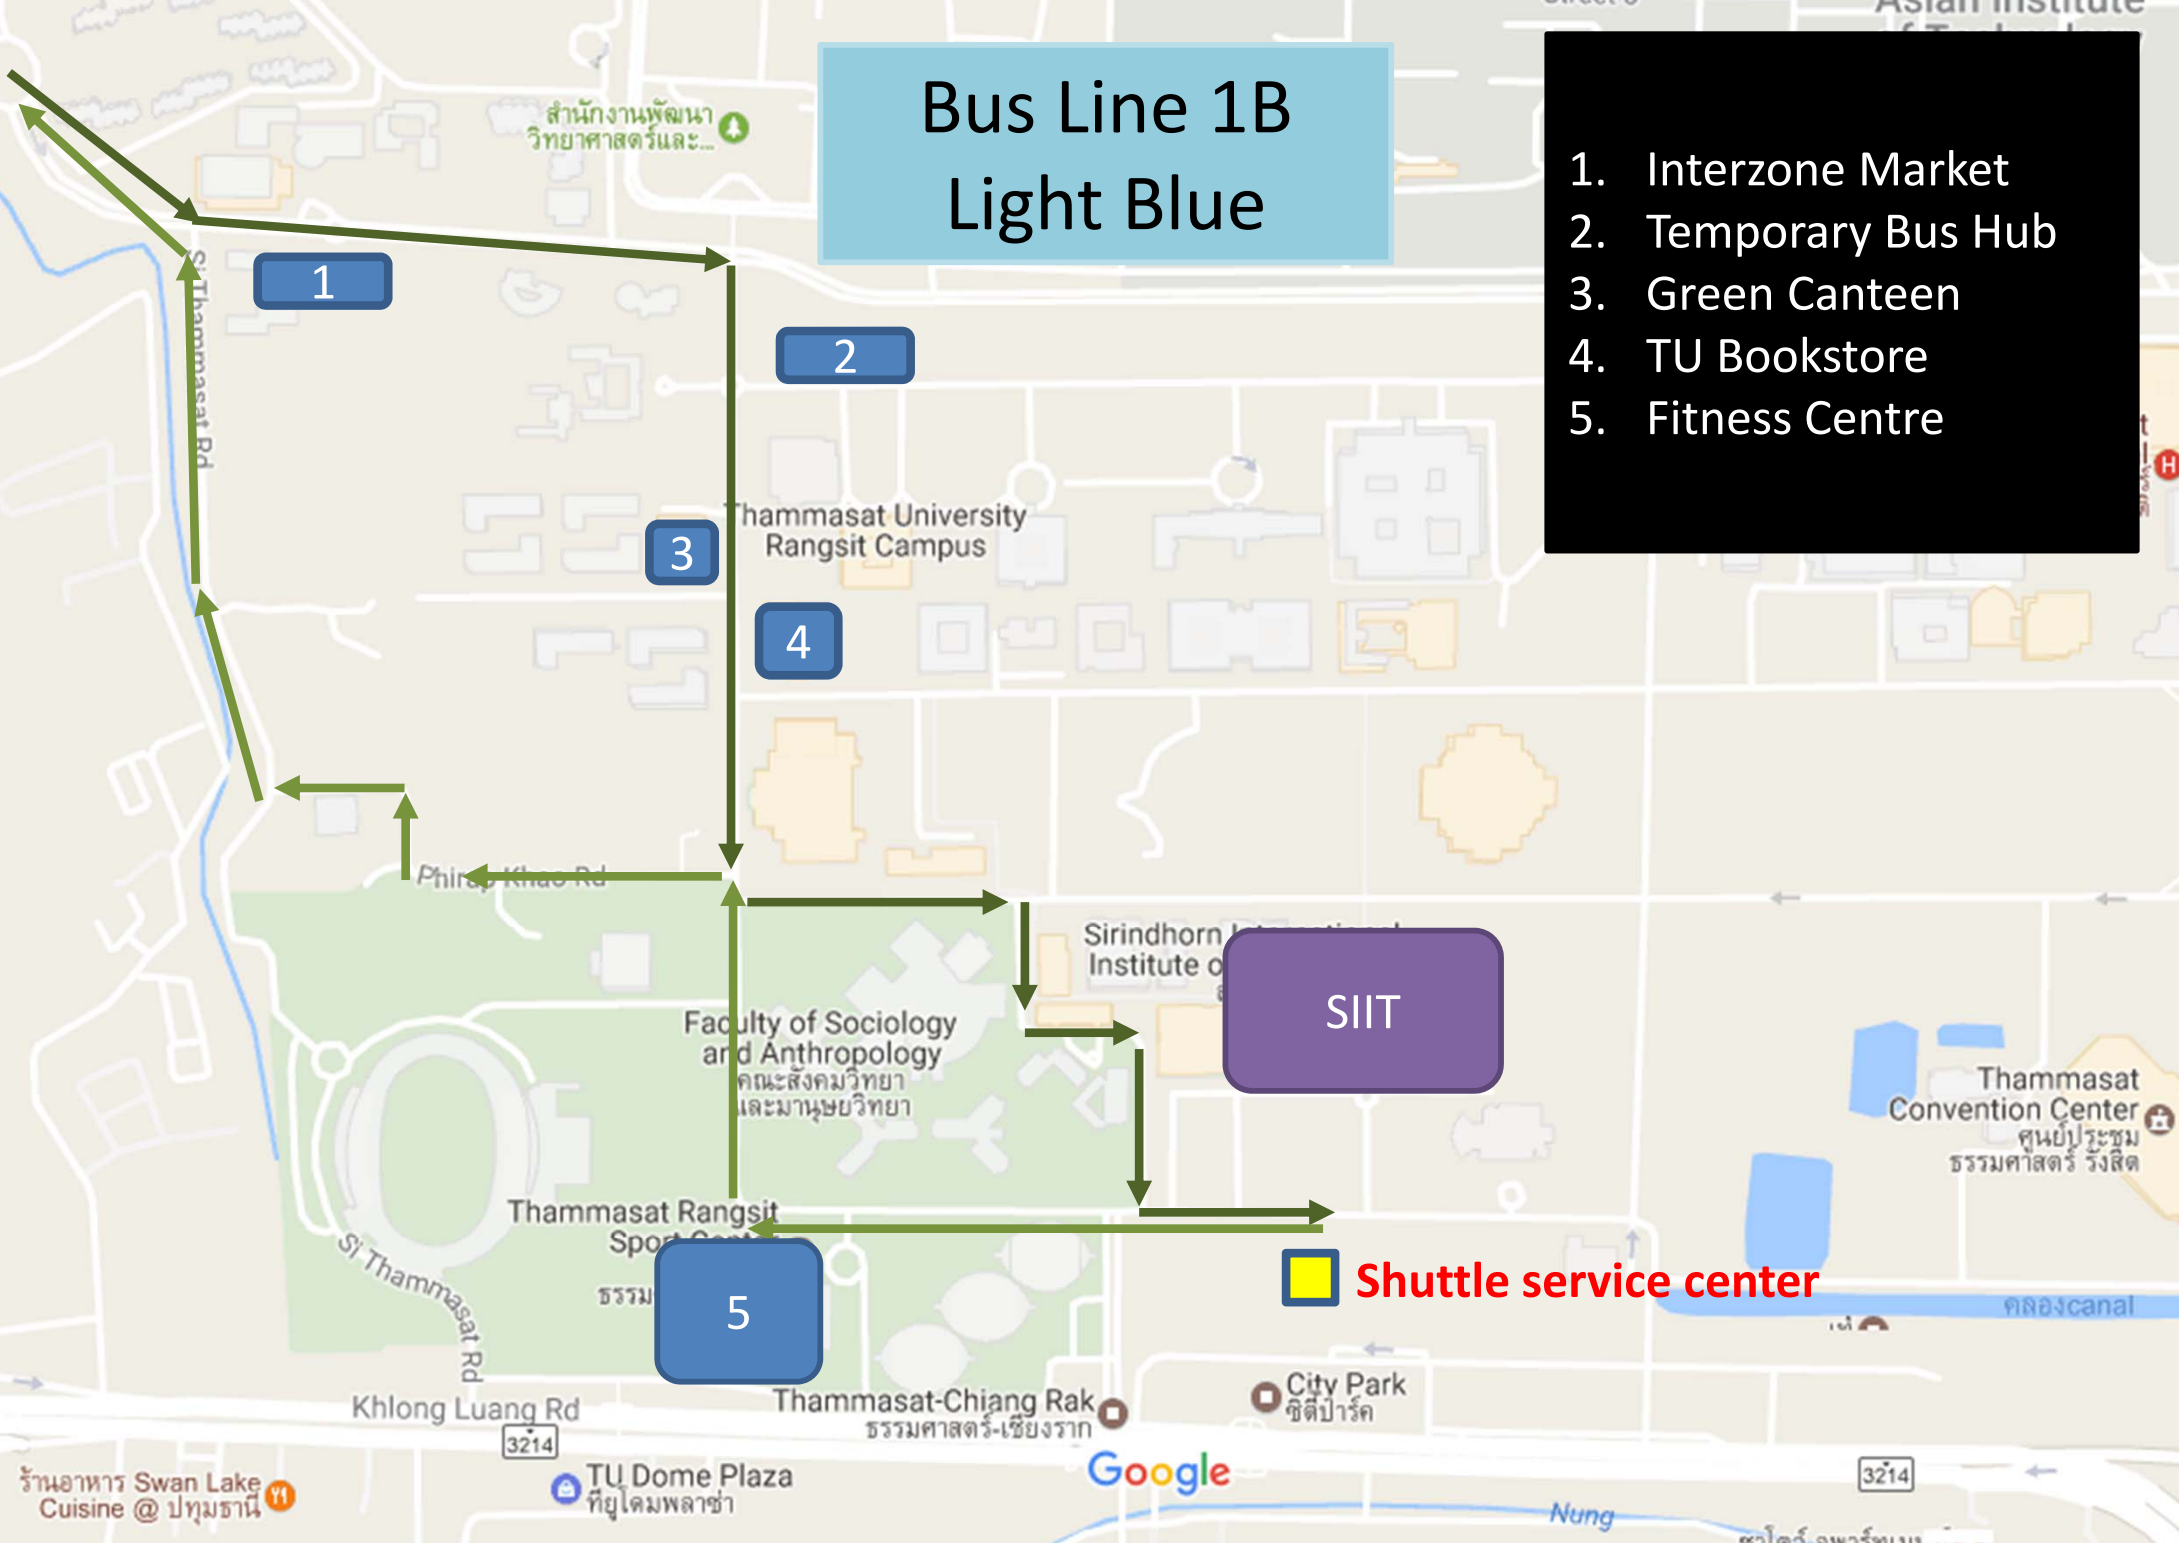

# Bus Line 1A Yellow

1. Interzone Market
2. Temporary Bus Hub
3. Green Canteen
4. TU Bookstore
5. Fitness Centre

SIIT

Shuttle service center

5

2

3

4

# Bus Line 1B Light Blue

1. Interzone Market
2. Temporary Bus Hub
3. Green Canteen
4. TU Bookstore
5. Fitness Centre

SIIT

Shuttle service center

ร้านอาหาร Swan Lake Cuisine @ ปทุมธานี

TU Dome Plaza  
ทิวยูโดมพลาซ่า

# Bus Line 2 Pink

1. Interzone Market
2. Temporary Bus Hub
3. Green Canteen
4. TU Bookstore
5. Fitness Centre

Terminal Stop for EV Buses  
(Hospital-Roundabout)

SIIT

Shuttle service center

# Bus Line 4 Green

1. Interzone Market
2. Temporary Bus Hub
3. Green Canteen
4. TU Bookstore
5. Fitness Centre

Shuttle service center

SIIT

1

2

3

4